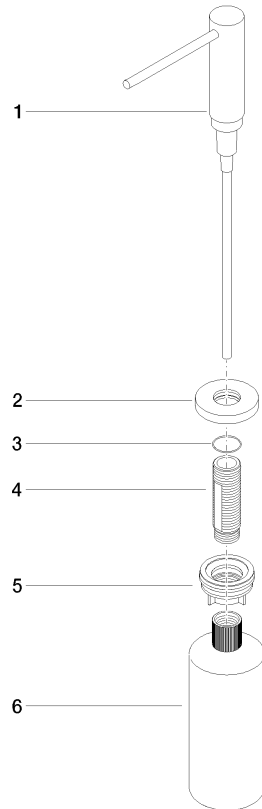

82 444 970

- 124mm projection
- 500 ml bottle
- can be filled from the top
- rotating pump head
- height 124 mm
- rosette Ø 55 mm
- hole diameter 25 mm

Fits ELIO, ENO, MEM, META SQUARE, SYNC, TARA and TARA ULTRA

Fits: ELIO, MEM, TARA, TARA ULTRA, META SQUARE

	Chrome	82 444 970-00
	Brushed Platinum	82 444 970-06
	Platinum	82 444 970-08
	Durabross (23kt Gold)	82 444 970-09
	Dark Chrome	82 444 970-19
	Brushed Durabross (23kt Gold)	82 444 970-28
	Matte Black	82 444 970-33
	Brushed Champagne (22kt Gold)	82 444 970-46
	Champagne (22kt Gold)	82 444 970-47
	Brushed Chrome	82 444 970-93
	Brushed Dark Platinum	82 444 970-99

82 444 970

mm [inches]

82 444 970

Parts for other finishes can be found here: [Brushed Platinum](#)

Spare parts list

No.	Item Number	Name	Quantity used	Delivery time
1	90 10 10 538 00-00	dispenser	1	10
2	90 27 97 506 00-00	rosette	1	10
3	09 14 10 151 90	seal	1	2
4	08 10 10 527 90	holder	1	2
5	05 23 10 001 00 90	fixing set	1	2
6	90 10 10 603 00 90	container	1	2